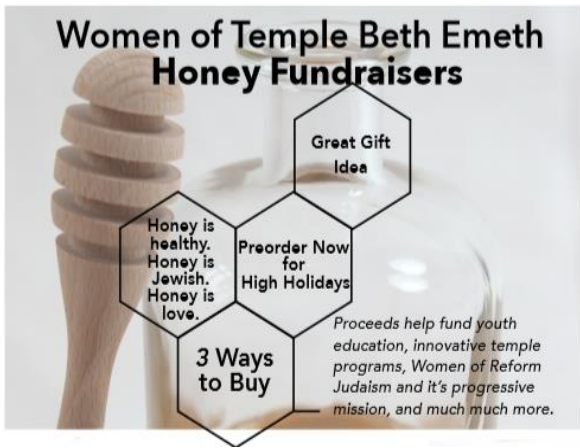

Women of Temple Beth Emeth Honey Fundraisers

Great Gift
Idea

Honey is
healthy.
Honey is
Jewish.
Honey is
love.

Preorder Now
for
High Holidays

3 Ways
to Buy

Proceeds help fund youth education, innovative temple programs, Women of Reform Judaism and it's progressive mission, and much much more.

#1
Honey

*Preorder, local pickup & shipping
\$25- Hostess set (2x 8 oz. glass jars)
\$10- 8 oz. Squeeze Bottle
\$5- 15 Honey Straws*

#2
Honey Cake

*Preorder, local pickup only
\$18- honey cake, lovingly
baked by Women of Temple
Beth Emeth members.*

#3
Honey
Challah

*Preorder, local pickup only
\$18- honey challah dough, braided
in the round then frozen for the
High Holidays. Made by WTBE
members, ready to bake at home.*

*Preorder by Sept. 1, 2018
for a chance to win a handmade maple Challah board*

www.wtbe.org

Holiday Honey Sale

Women of TBE Honey Fundraiser

Order form

Learn more at wtbe.org

Product	Unit Price	Qty	Total (price x qty)
*Honey Hostess Set 2 oz glass jars- one each light and dark	\$25		
*Light Honey in Squeeze bottle-8 oz	\$10		
*15 Honey straws	\$5		
*Optional Shipping on items above- per address	\$13		
Honey Cake **	\$18		
Round braided Honey Challah**	\$18		
Make it a combo- 1 Honey cake, 1 challah	\$32		
Package of sesame or poppy seeds- under quantity, please specify how many of which	Free with each challah		
Grand Total			\$ _____
** Made by Women of TBE			